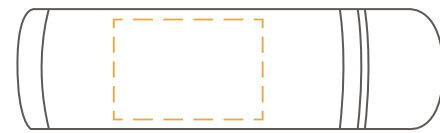

Branding Options

 **Engraved Print:**
100 x 45mm

 **1-2 Spot Colour Print:**
100 x 70mm

 **Engraved Print:**
100 x 45mm

 **1-2 Spot Colour Print:**
100 x 70mm