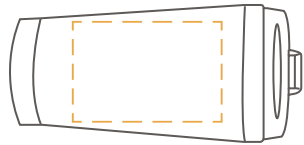

Due to current global demand and supply shortages product brand or appearance may vary slightly from images.

Product Specification:

Bamboo Flask Cup

Materials: Stainless Steel/Bamboo

Height: 174mm

Width: 85mm

Weight: 179g

Capacity: 400ml

Bamboo Flask

Materials: Stainless Steel/Bamboo

Height: 273mm

Width: 63mm

Weight: 400g

Capacity: 450ml

Branding Options

 **Engraved Print:**
100 x 45mm

 **1-2 Spot Colour Print:**
100 x 70mm

 **Engraved Print:**
100 x 45mm

 **1-2 Spot Colour Print:**
100 x 70mm