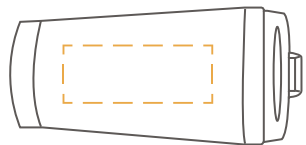

Due to current global demand and supply shortages product brand or appearance may vary slightly from images.

Product Specification:

Bamboo Flask Cup

Materials: Stainless Steel/Bamboo

Height: 174mm

Width: 85mm

Weight: 179g

Capacity: 400ml

Bamboo Flask

Materials: Stainless Steel/Bamboo

Height: 273mm

Width: 63mm

Weight: 400g

Capacity: 450ml

Branding Options

 **Engraved Print:**
100 x 45mm

 **1-2 Spot Colour Print:**
100 x 70mm

 **Engraved Print:**
100 x 45mm

 **1-2 Spot Colour Print:**
100 x 70mm